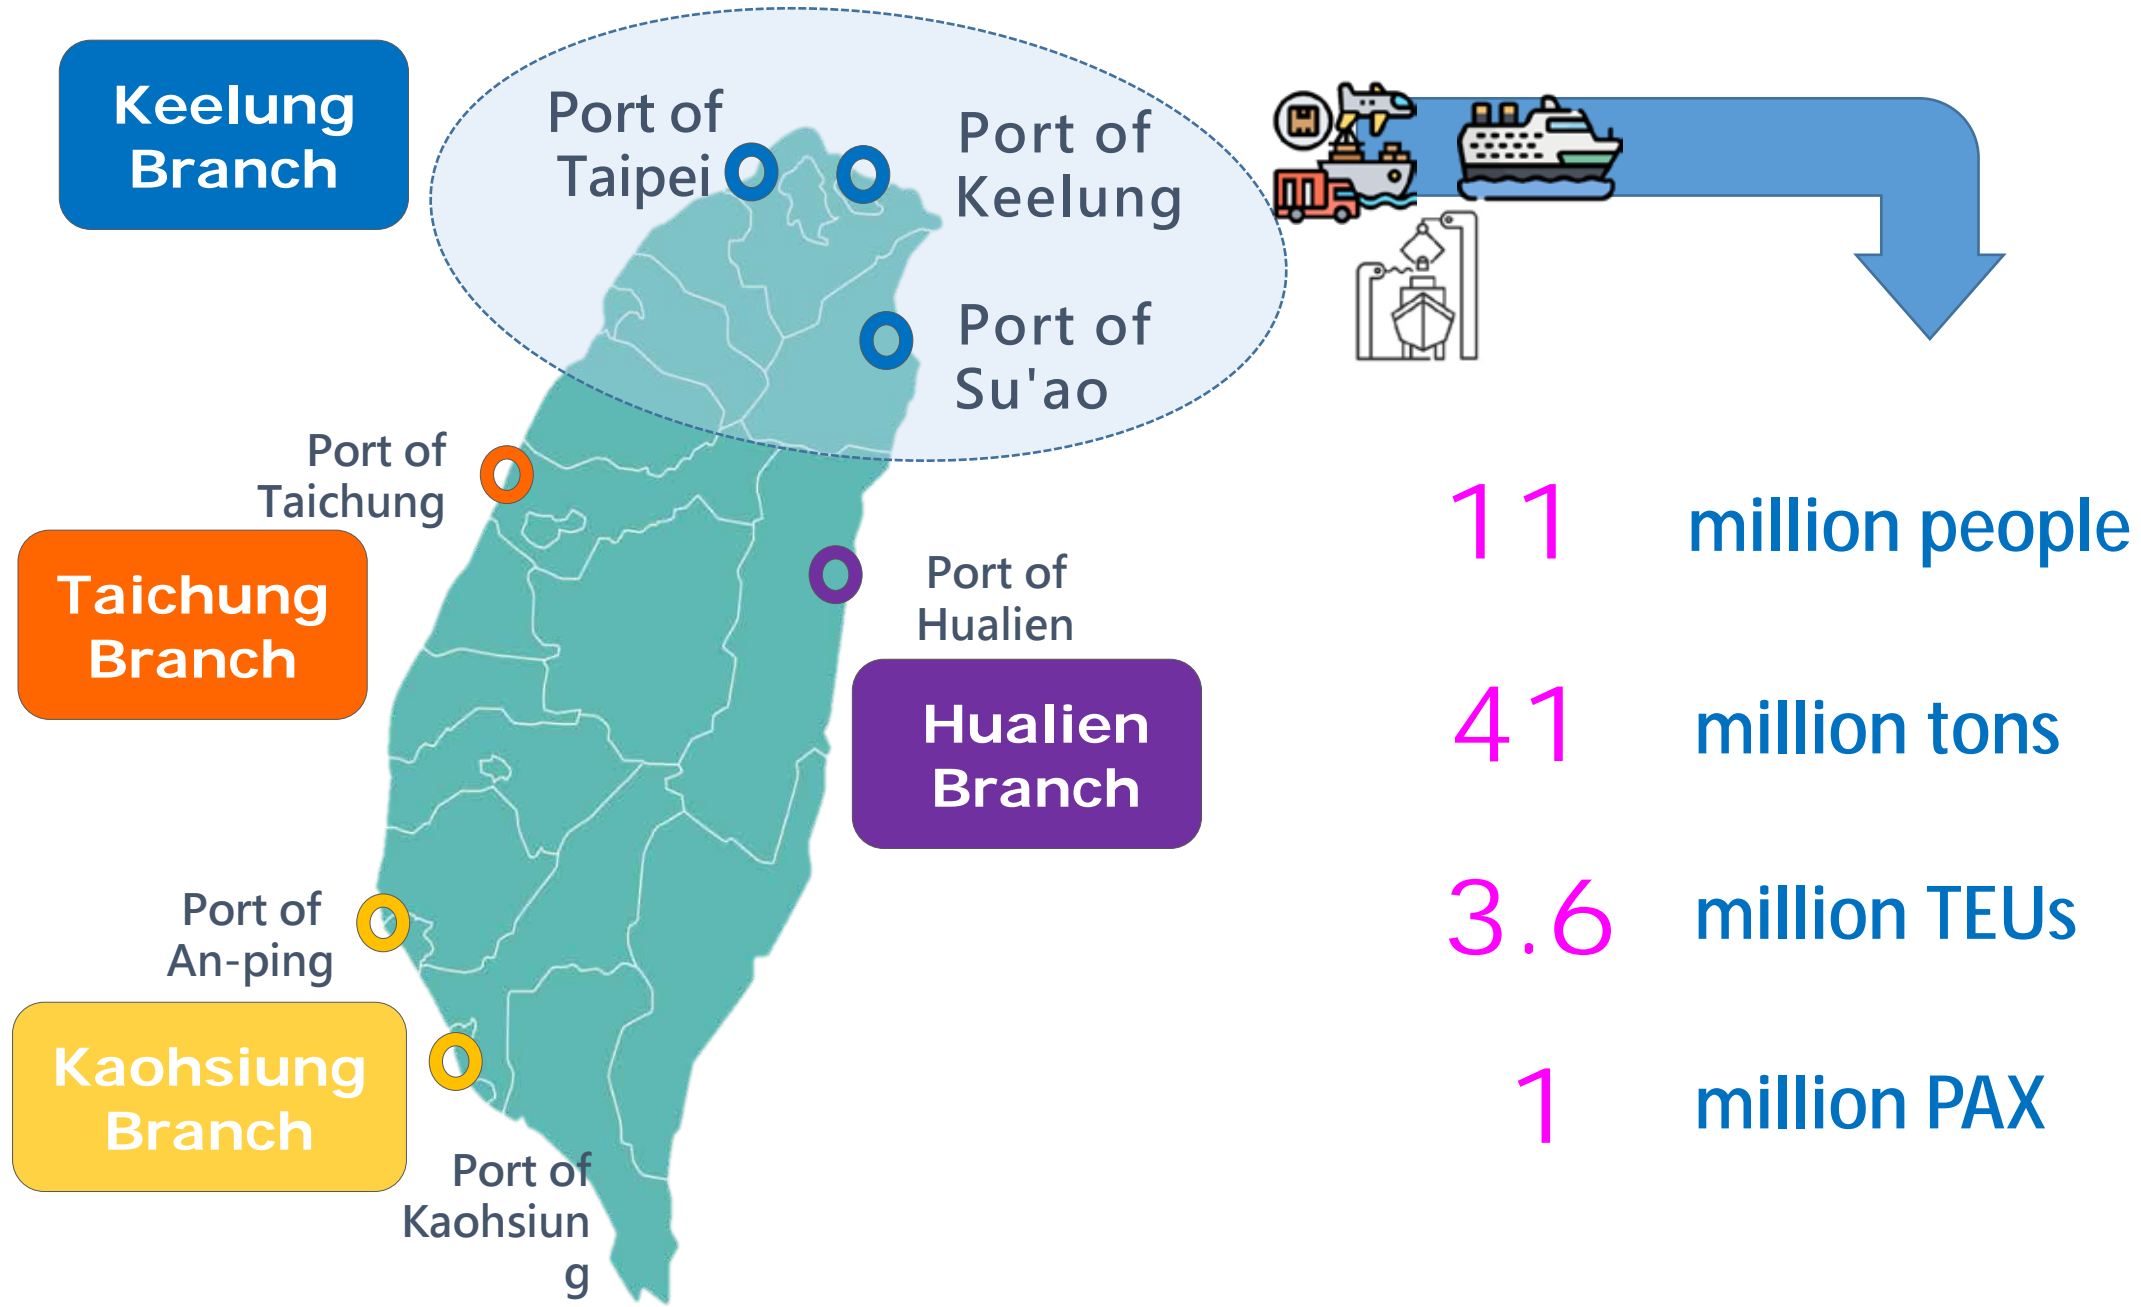

Ports Operated by Keelung Branch, TIPC

Port of Keelung

New GC

New GC

New GC

Naval Base
Relocation

West Passenger
Terminal

East Passenger
Terminal

West Passenger Terminal

East Passenger Terminal

New-built Warehouse

New-built Warehouse

Port of Taipei

524 ha.
Reclaimed

Deep-water Container Terminal in Taipei

24K Ever Ace in Taipei

Century Wind Power Corp.

Taiwan's largest offshore wind turbine foundation manufacturer

Tonglit Logistics Corp.

Taiwan's largest automotive logistics firm

Port of Su'ao

Solar Panel

LungTeh
Shipyard

Solar Panel

Solar Panel

New Passenger
Terminal

Solar Panels on Roof Top

New-built Passenger Terminal

LUNGTEH SHIP BUILDING Corp.

one of Taiwan's largest shipyards based in port of Suao

Thank you, and welcome to Keelung